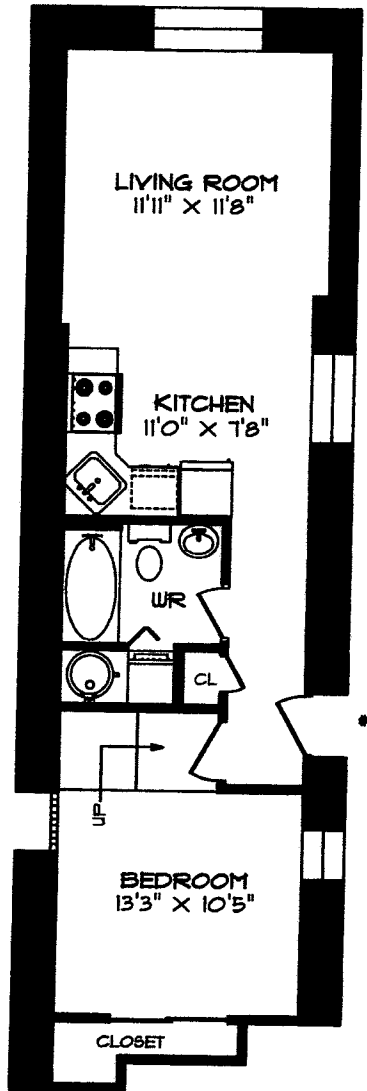

65 GLOUCESTER STREET

LOWER LEVEL

APARTMENT #1
659 SQUARE FEET

PLANIT
905 271-7010
OCTOBER-02
E & OE

MEASUREMENTS MAY NOT BE 100% ACCURATE.
FLOOR PLANS ARE PROVIDED FOR CONVENIENCE ONLY.
ROOM SIZES ARE NOT USED TO CALCULATE AREA.

65 GLOUCESTER STREET

MAIN LEVEL

APARTMENT #2
618 SQUARE FEET

PLANIT
905 271-7010
OCTOBER 02
E & OE

MEASUREMENTS MAY NOT BE 100% ACCURATE.
FLOOR PLANS ARE PROVIDED FOR CONVENIENCE ONLY.
ROOM SIZES ARE NOT USED TO CALCULATE AREA.

65 GLOUCESTER STREET

LOWER LEVEL

PLANIT
905 271-7010
october 02

MEASUREMENTS MAY NOT BE 100% ACCURATE.
FLOOR PLANS ARE PROVIDED FOR CONFORMANCE ONLY.
ROOM SIZES ARE NOT USED TO CALCULATE AREA.

APARTMENT #3
1190 SQUARE FEET

65 GLOUCESTER STREET

SECOND FLOOR

APARTMENT #4
624 SQUARE FEET

0 5
FEET
PLANIT
905 271-7010
OCTOBER-02
E & OE

MEASUREMENTS MAY NOT BE 100% ACCURATE.
FLOOR PLANS ARE PROVIDED FOR CONVENIENCE ONLY.
ROOM SIZES ARE NOT USED TO CALCULATE AREA.