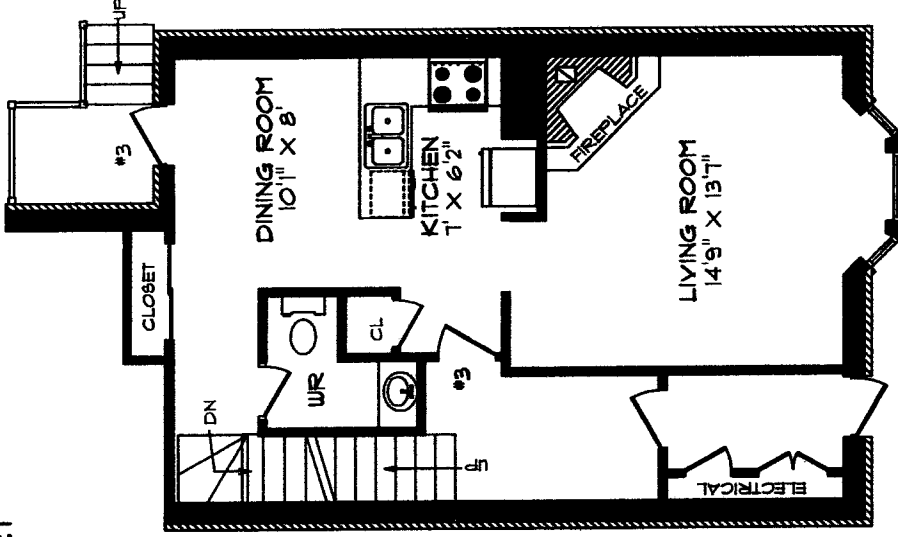

PLANIT
905 271-7010
october 02

APARTMENT #3
1190 SQUARE FEET