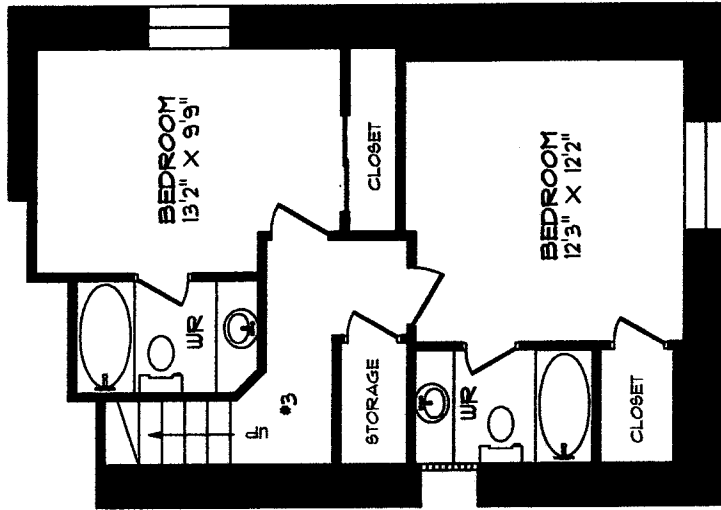

65 GLOUCESTER STREET

LOWER LEVEL