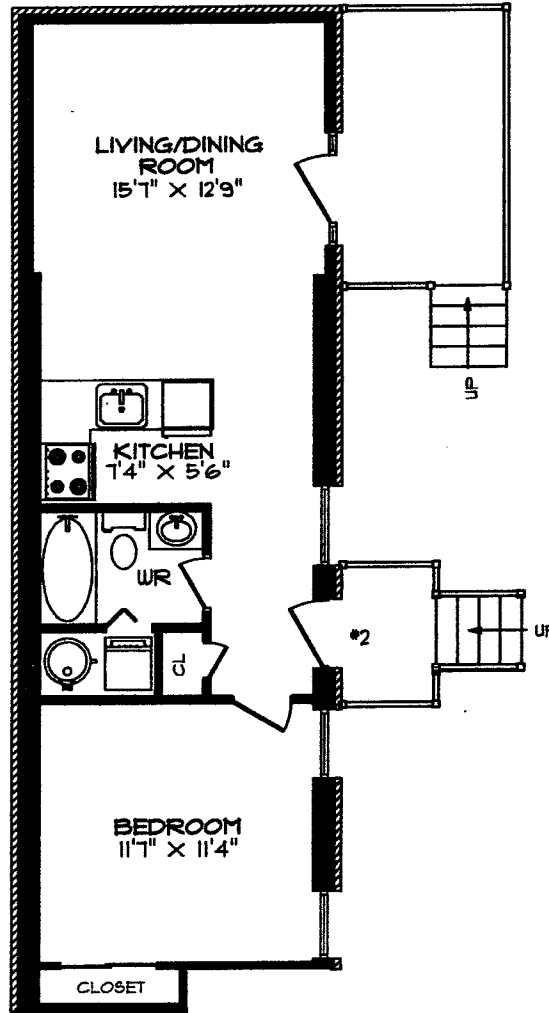

65 GLOUCESTER STREET

MAIN LEVEL

APARTMENT #2
618 SQUARE FEET

PLANIT
905 271-7010
OCTOBER 02
E & OE