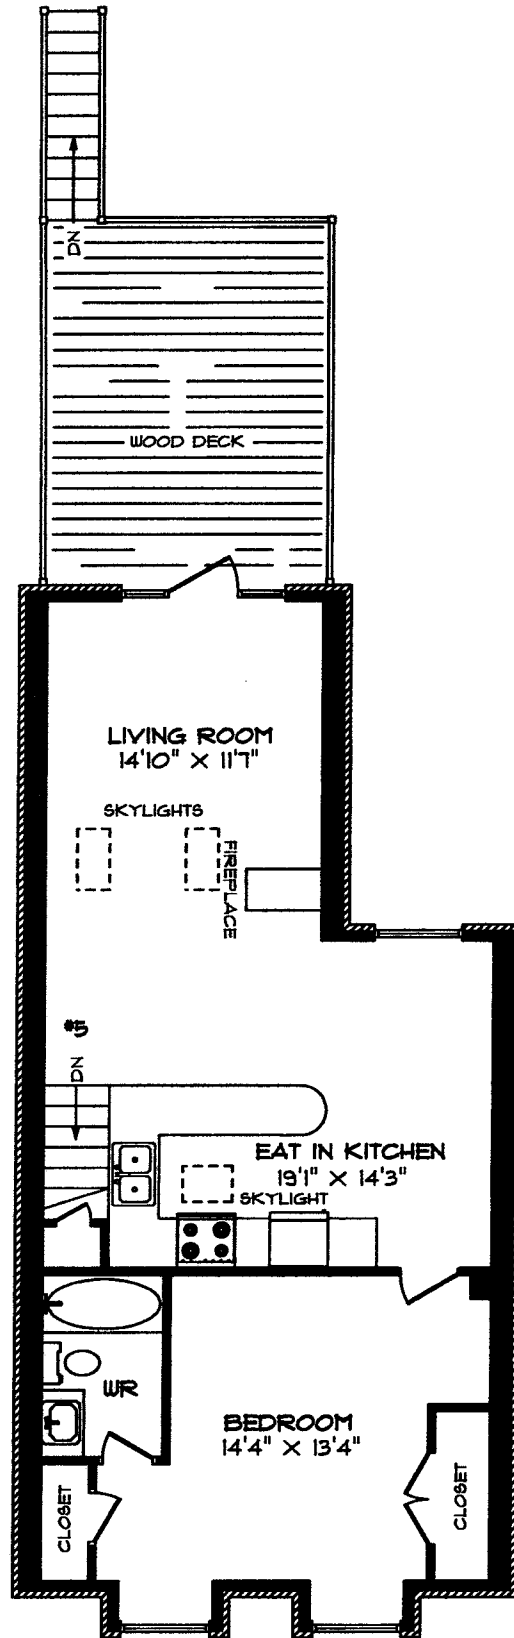

THIRD FLOOR

APARTMENT #5
1293 SQUARE FEET

PLANIT
905 271-7010
OCTOBER-02
E & OE