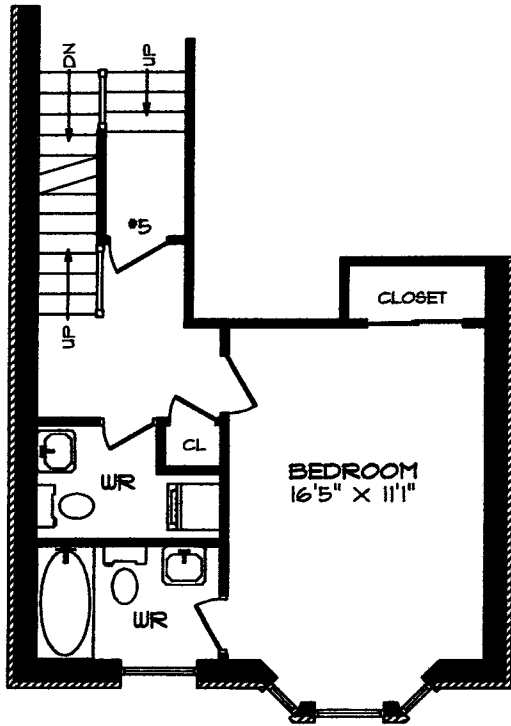

65 GLOUCESTER STREET

SECOND FLOOR